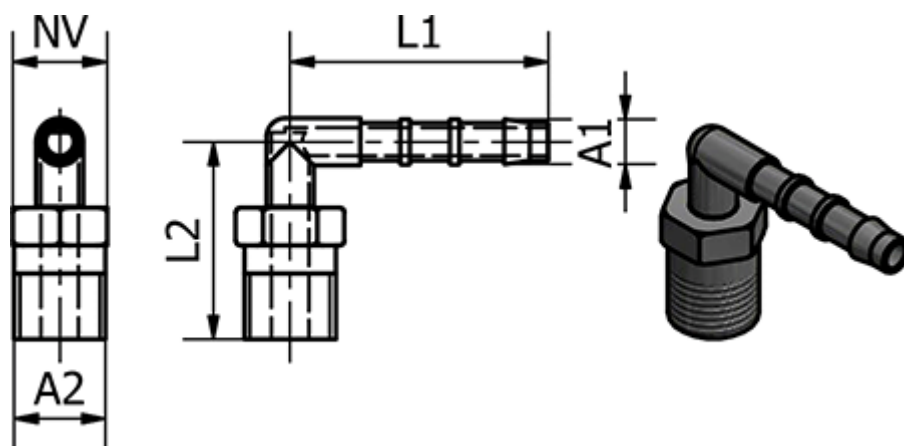

Data Sheet

Article number: 58632361

Description: Tube Connector 32.361, Ø8 - R 1/2"
Angle

Measures

Ext. hose diameter A1	= 8
L1	= 36
L2	= 36
NV	= 22
Thread A2	= R 1/2"